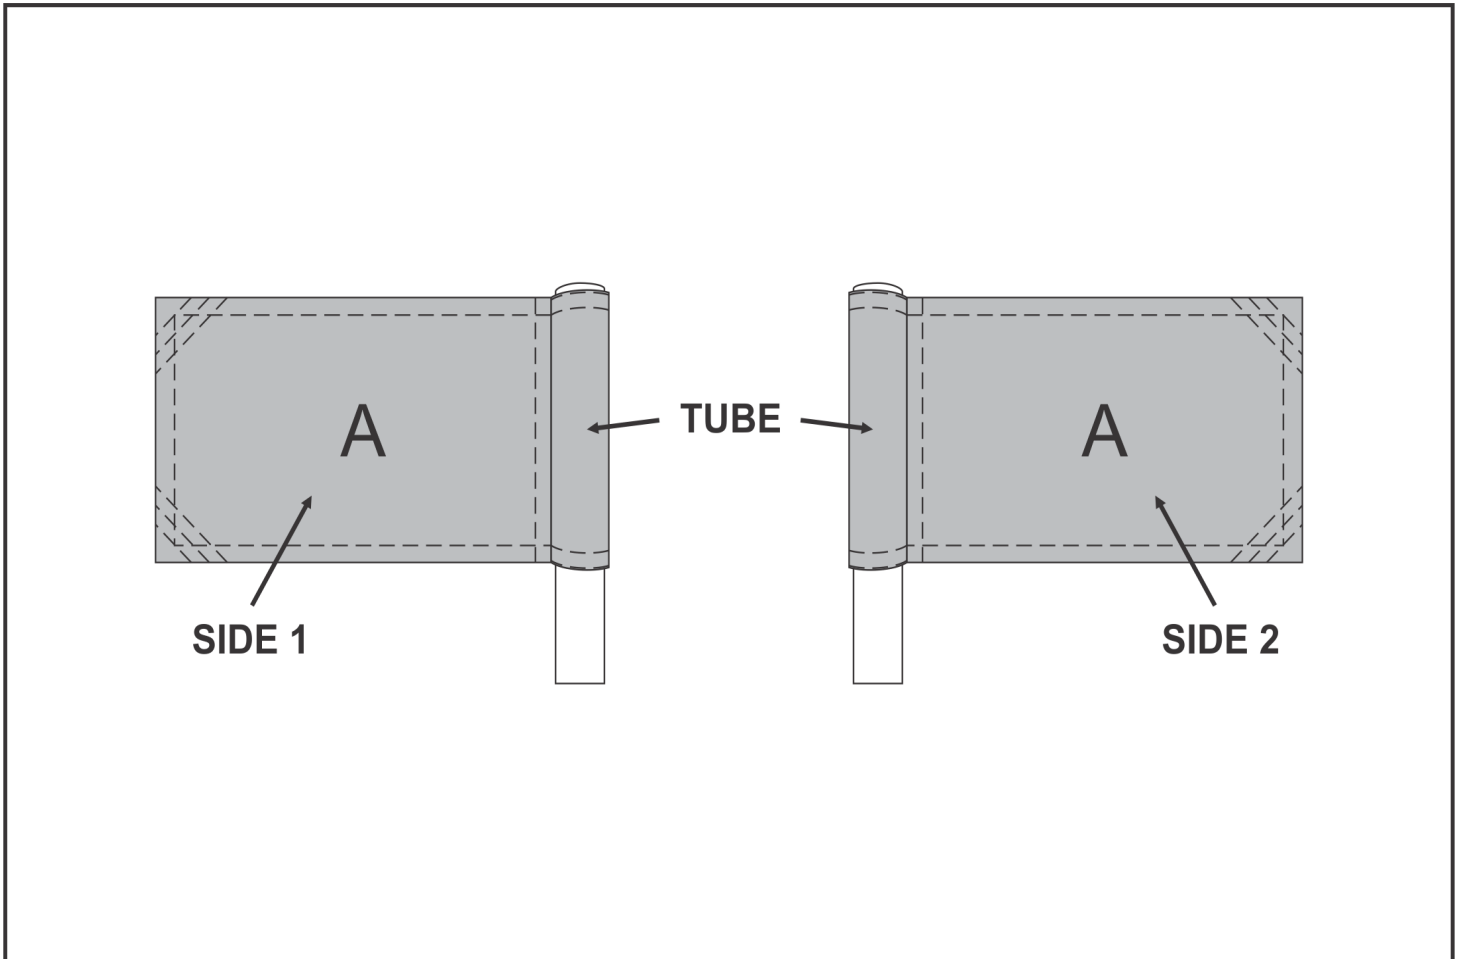

## Need to know:

Includes 1-Position Sublimation (setup fees apply)

- Please Note: We cannot guarantee 100% logo Alignment on all Brandable Panels.

## Branding Options:

Position	Branding Method (Branding Code)	No. of Colours	Dimension
A	Custom Sublimation A (CPSUB-A)	Full Colour	670mm wide x 159mm high